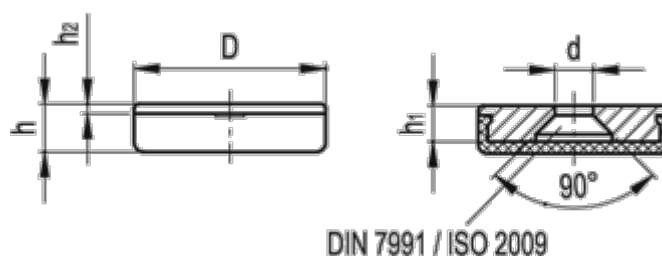

Data Sheet

Article number: 20593020

Description: E+G Disc with cover cap
GN 338-20-KS

Measures

d	= 4.3
D	= 20
h	= 5.0
h1	= 3.7
h2	= 1
Weight (g)	= 7